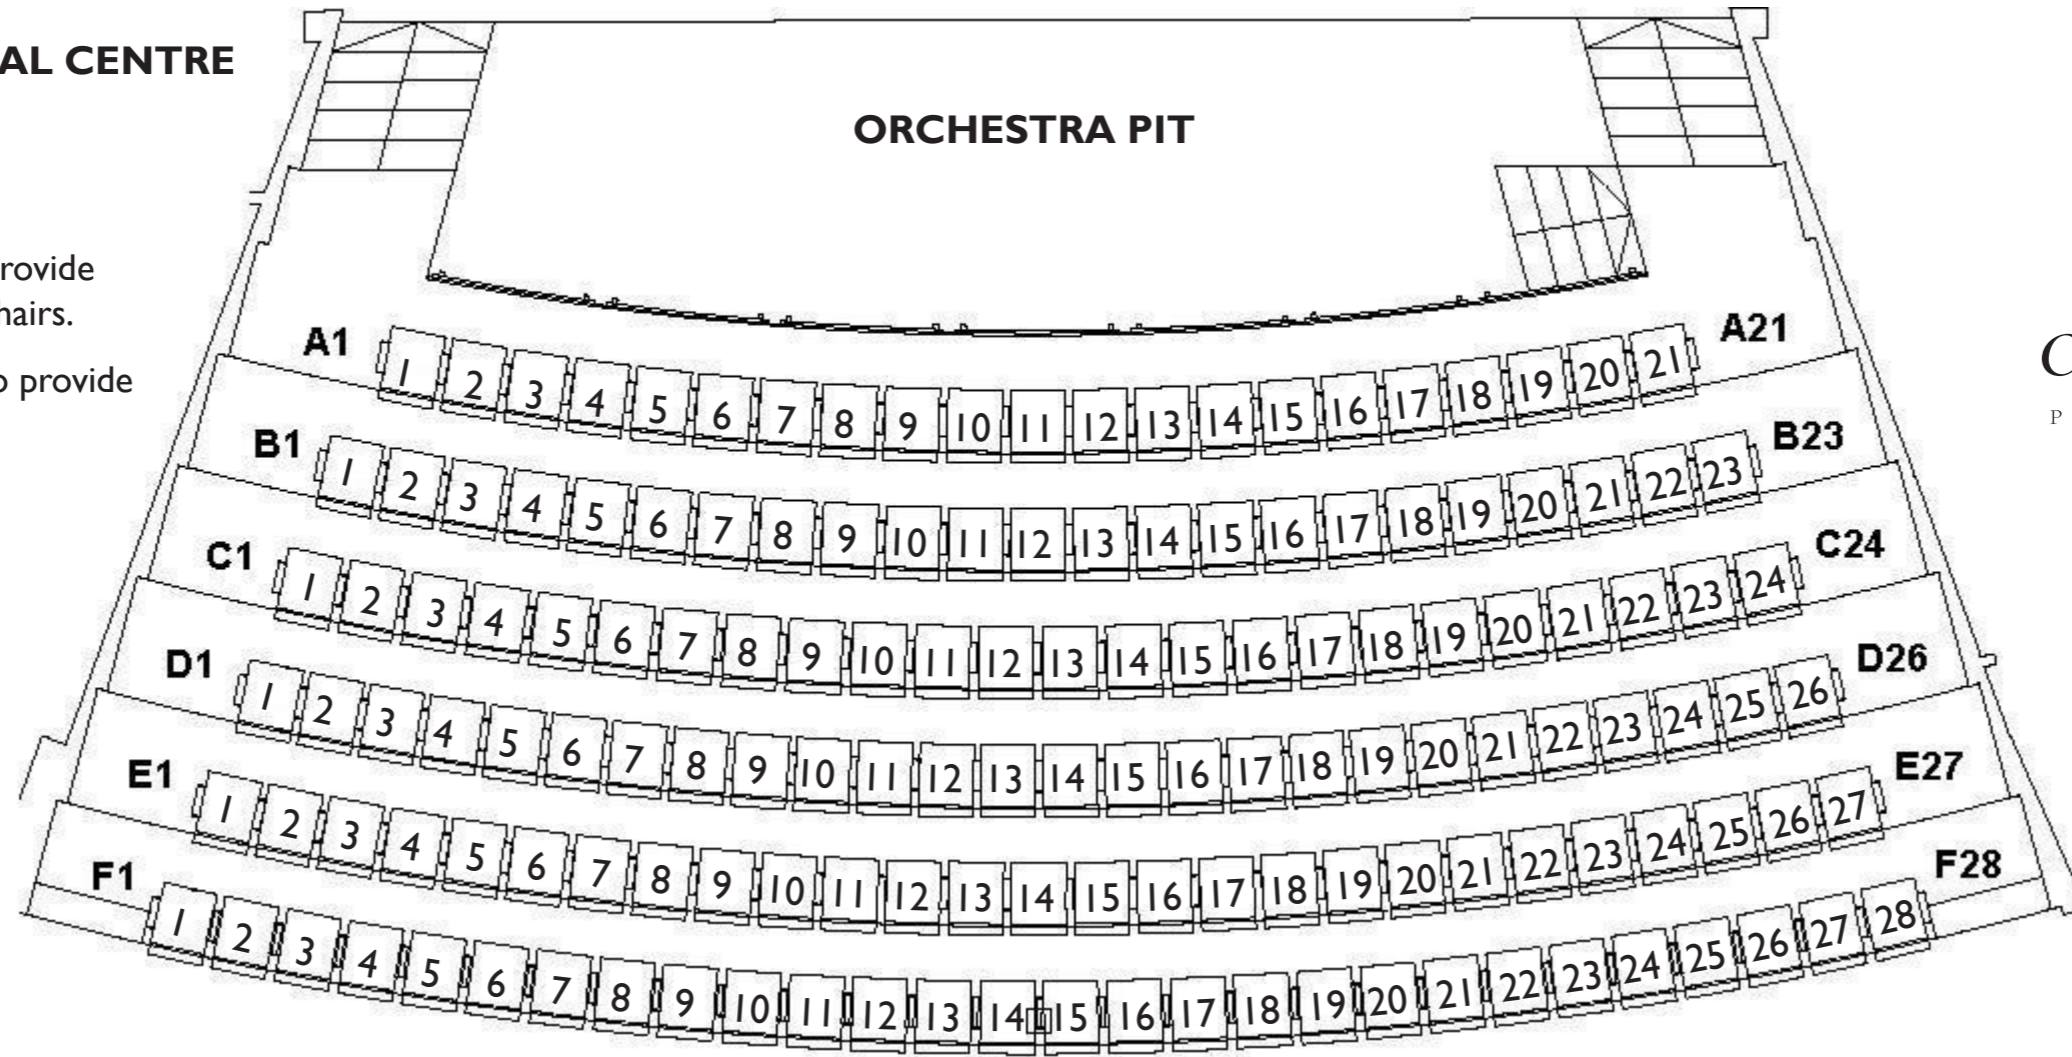

CARDINIA CULTURAL CENTRE

Theatre seating plan

Seats: 356

R = removeable seats to provide disabled access i.e. wheelchairs.

Note: remove two seats to provide for one wheelchair space.

Cardinia Cultural Centre
PAKENHAM • VICTORIA

EMERGENCY EXIT

EMERGENCY EXIT