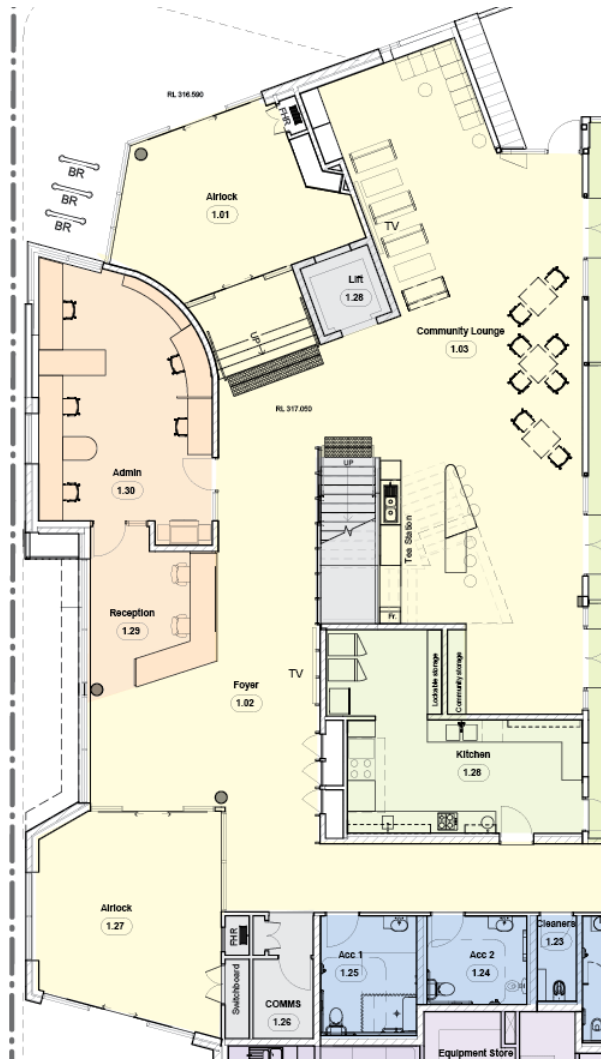

# Ground Floor – Community Spaces and Entry

## Tea Station

- Adjustable height sink for wheelchair access
- BWU with boiling and chilled water
- Fridge
- Microwave
- Dishwasher Drawer
- Storage – shared and lockable