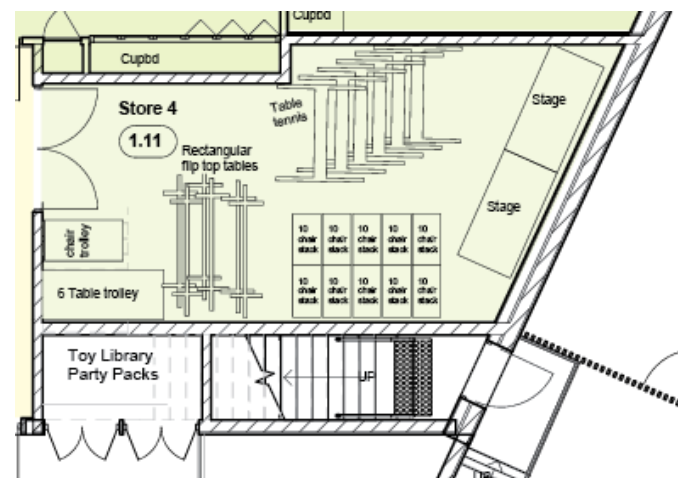

Ground Floor – MP Storage

Multi-purpose Storage

Storage to each room includes

- 50 chairs, Tables and trolley for 50
- Rectangular flip tables

Additional Storage includes :

- Taekwondo Mats
- Table Tennis Tables
- Chair Trolleys

Toy Library and Playgroup

- Dividable area for large items
- Shelving with adjustable options for small items
- Additional cupboards off MP3 for small items plus desk locations
- Storage lockable cupboard for cleaning products