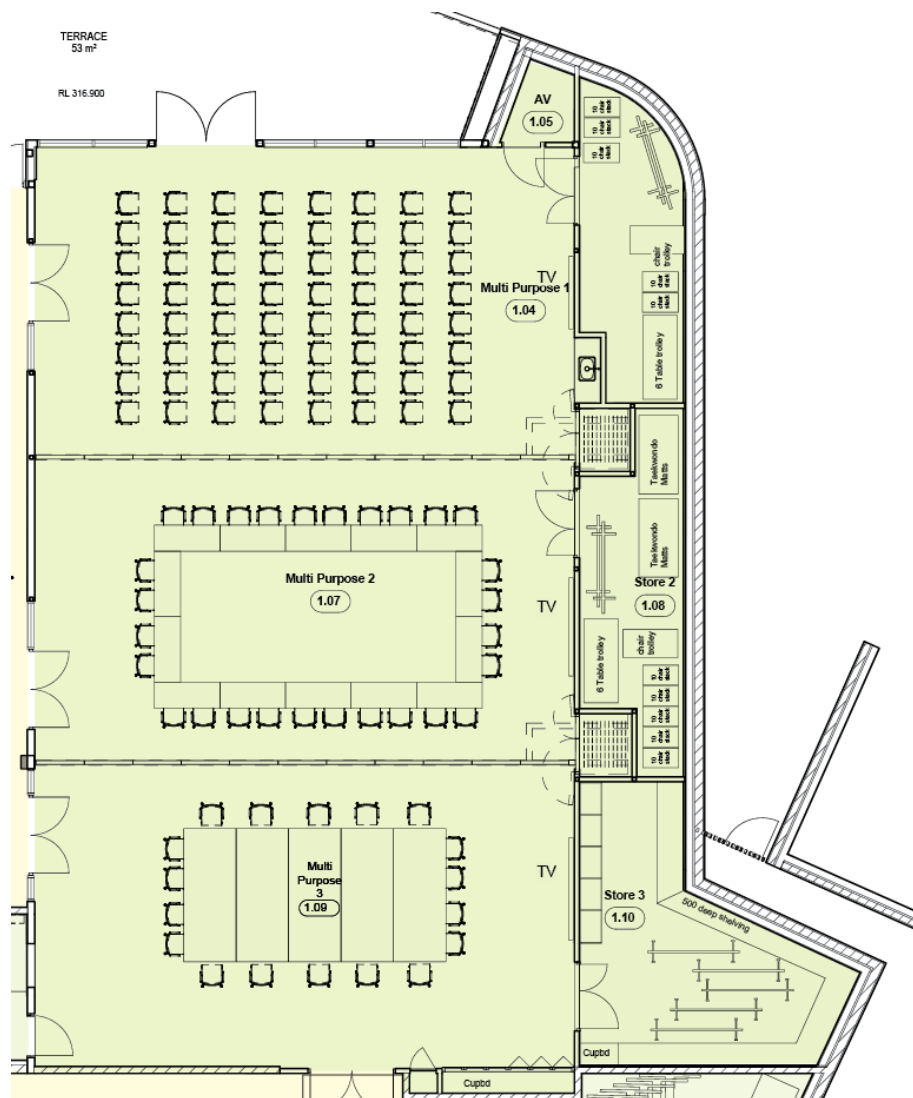

Ground Floor – MP Storage

Multi-purpose Storage

Storage to each room includes

- 50 chairs, Tables and trolley for 50
- Rectangular flip tables

Additional Storage includes :

- Taekwondo Mats
- Table Tennis Tables
- Chair Trolleys

Toy Library and Playgroup

- Dividable area for large items
- Shelving with adjustable options for small items
- Additional cupboards off MP3 for small items plus desk locations
- Storage lockable cupboard for cleaning products